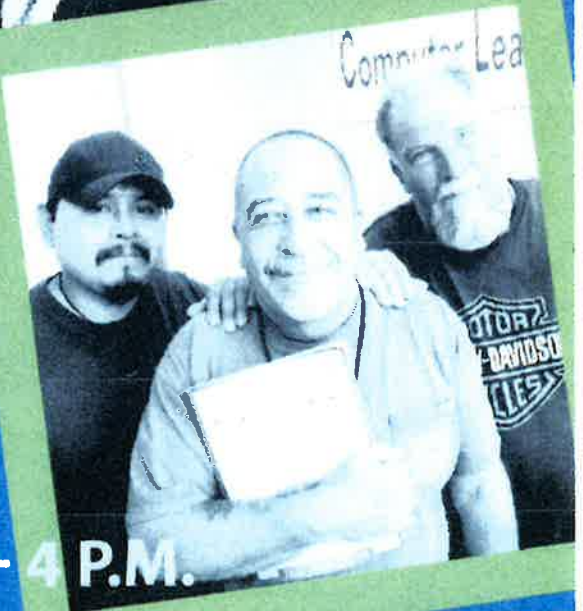

HOPE OF THE VALLEY

RESCUE MISSION

ACCESS CENTER

TRUE VINE GOSPEL CHURCH

- MEALS
- CLOTHING
- SHOWERS

STARTING JUNE, 28TH
MONDAY & TUESDAY 1 P.M. - 4 P.M.
859 EAST AVENUE Q
PALMDALE, CA 93550

QUESTIONS? CONTACT: